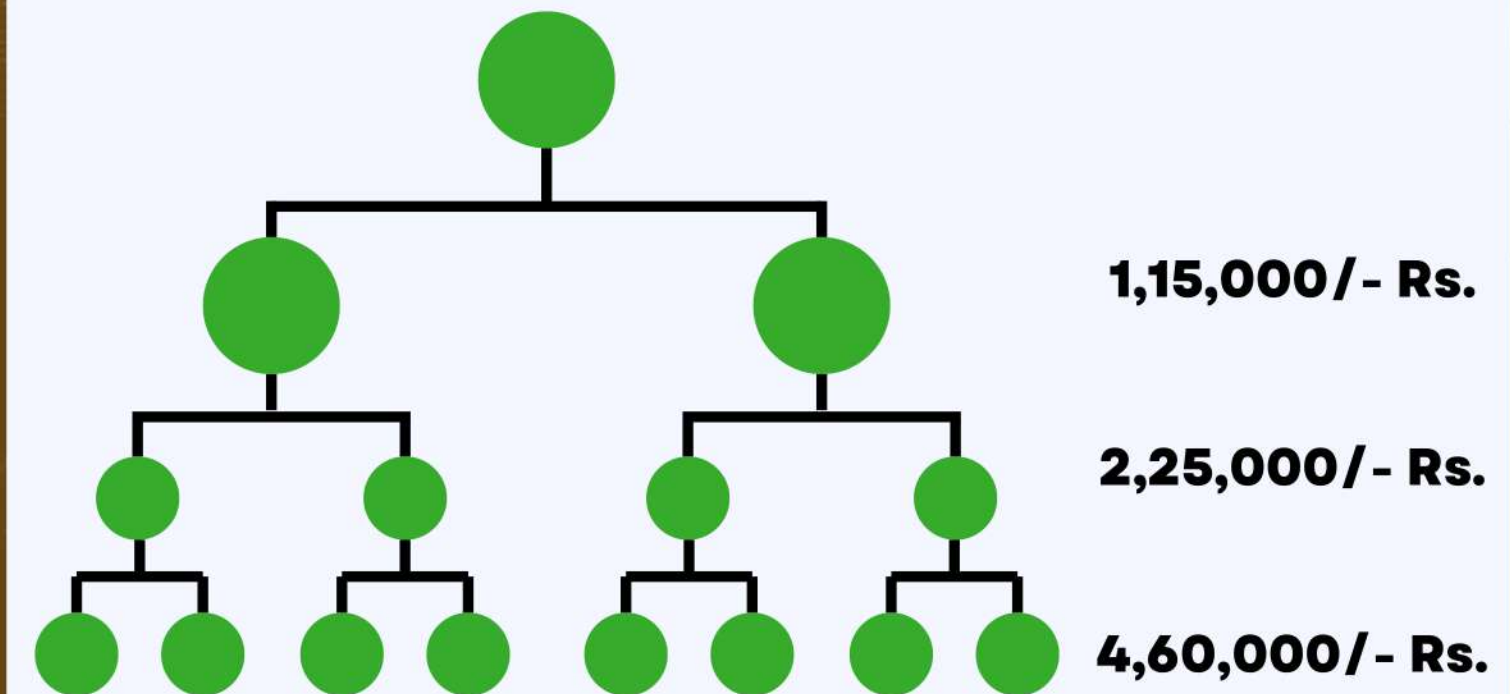

LEGEND RANK – (RS 8,00,000/-)

In this rank income will be generated level wise. 1st level 2 members added you will get Rs 1,15,000/-, 2nd level 4 members added you will get Rs 2,25,000/- and 3rd level 8 members added you will get Rs 4,60,000/-. Total LEGEND RANK income Rs 8,00,000/- (8 Lakh). You should be taken for this level wise rank Income at least 1 member referred compulsory. Total 5 members referred you. Then you enter on IMMORTAL RANK.