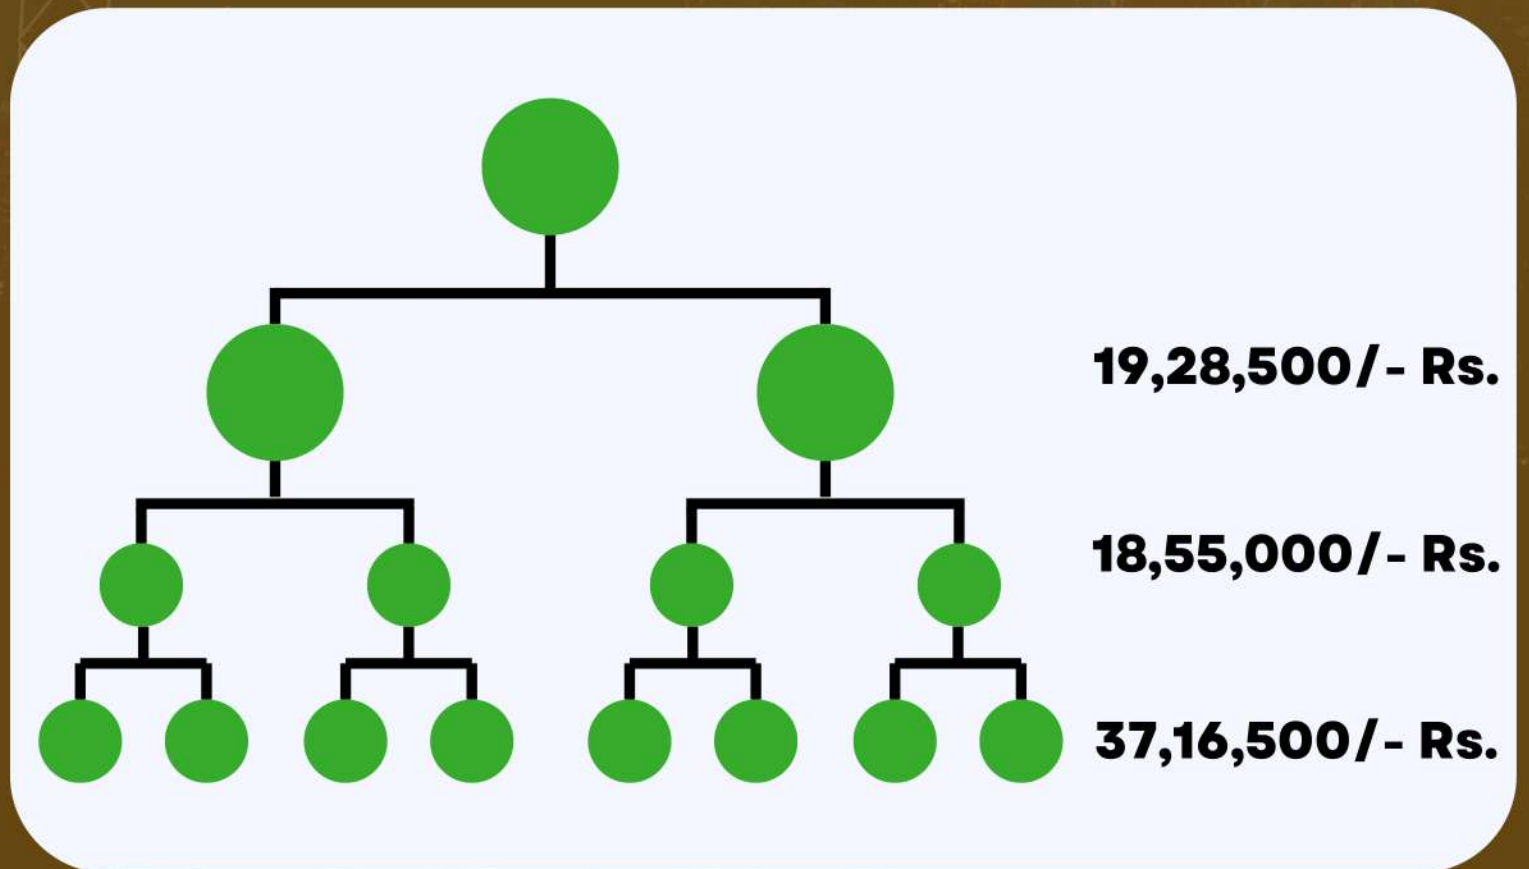

IMMORTAL RANK- (RS 65,00,000/-)

In this rank income will be generated level wise. 1st level 2 members added you will get **Rs 9,28,000/-**, 2nd level 4 members added you will get **Rs 18,55,000/-** and 3rd level 8 members added you will get **Rs 37,16,500/-**. **Total IMMORTAL RANK income Rs 65,00,000/- (65 Lakh)**. Next you enter on **BLACK DIAMOND RANK**.