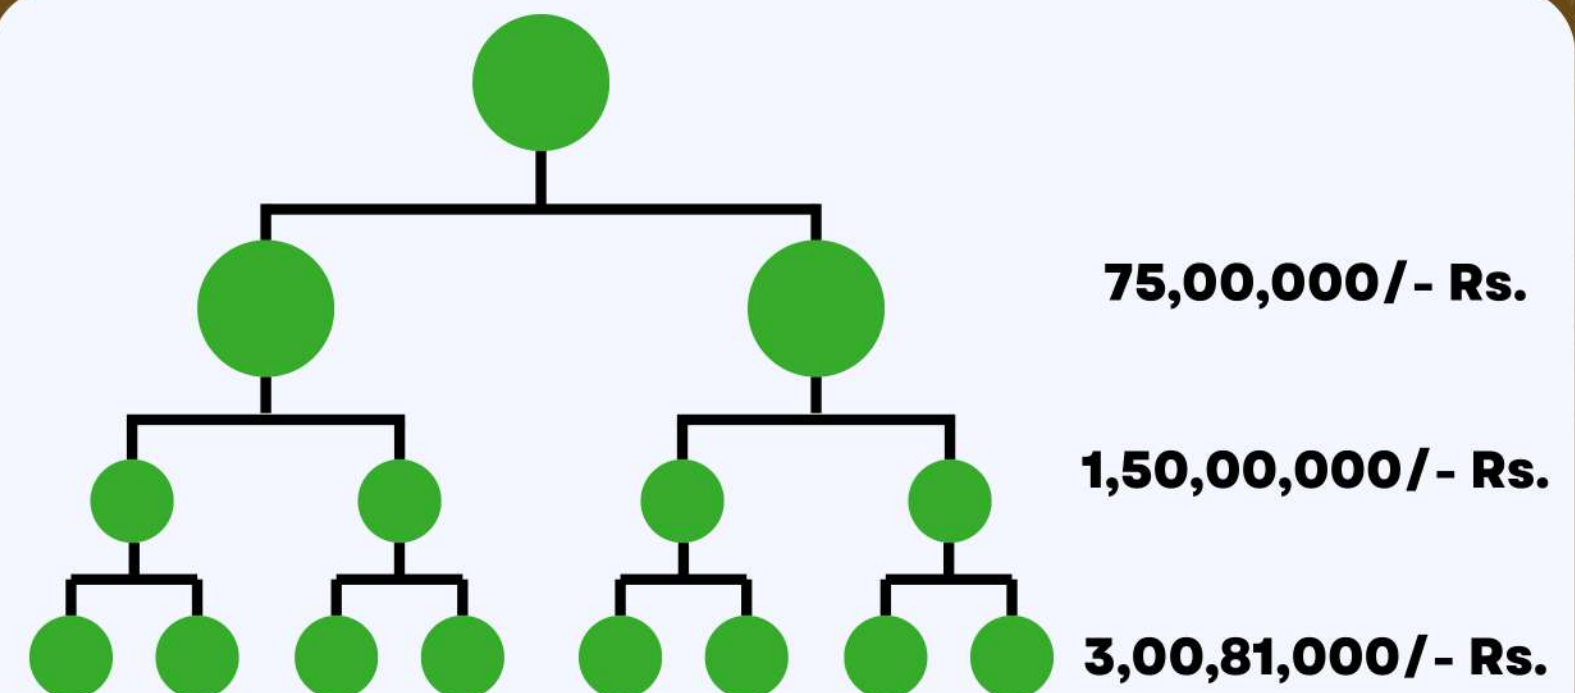

LEGEND RANK – (RS 8,00,000/-)

In this rank income will be generated level wise. 1st level 2 members added you will get Rs 1,15,000/-, 2nd level 4 members added you will get Rs 2,25,000/- and 3rd level 8 members added you will get Rs 4,60,000/-. Total LEGEND RANK income Rs 8,00,000/- (8 Lakh). You should be taken for this level wise rank Income at least 1 member referred compulsory. Total 5 members referred you. Then you enter on IMMORTAL RANK.

IMMORTAL RANK- (RS 65,00,000/-)

In this rank income will be generated level wise. 1st level 2 members added you will get **Rs 9,28,000/-**, 2nd level 4 members added you will get **Rs 18,55,000/-** and 3rd level 8 members added you will get **Rs 37,16,500/-**. **Total IMMORTAL RANK income Rs 65,00,000/- (65 Lakh)**. Next you enter on **BLACK DIAMOND RANK**.

Total 6 ranks income- 6,00,00,000/- (6 cr)

DO SMART WORK AND EARN **240 CR** WITHIN SHORT TIME

- Only one time investment
- ID Action with PIN
- 2 referrals compulsory for 2X2 Matrix and Pearl Rank incomes withdraw.
- Withdraw Monday to Saturday (10:00 AM to 12:00 PM)
- Minimum Withdraw Rs 500/- .Multiply Rs 500/-
- Withdraw Charges 10%.
- Fund transfer minimum 100. (No Charge for Fund transfer.
- NO charges for PIN Generation.