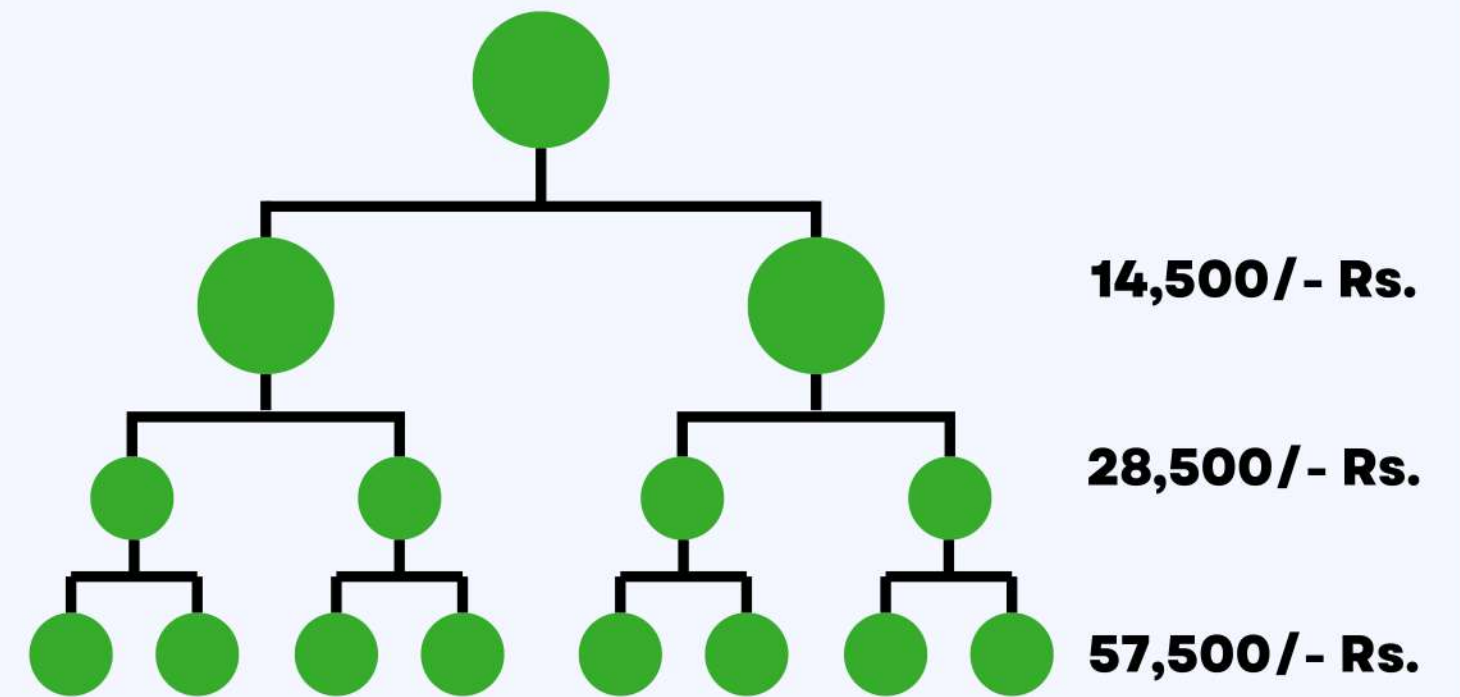

QUARTZ RANK – (RS 1,00,000/-)

In this rank income will be generated level wise. 1st level 2 members added you will get Rs 14,500/-, 2nd level 4 members added you will get Rs 28,500/- and 3rd level 8 members added you will get Rs 57,000/- .Total QUARTZ RANK income Rs 1,00,000/-.(1 Lakh)
You should be taken for this level wise rank Income at least 1 member referred compalsary. Total 4 members referred you. Then you enter on LEGEND RANK.